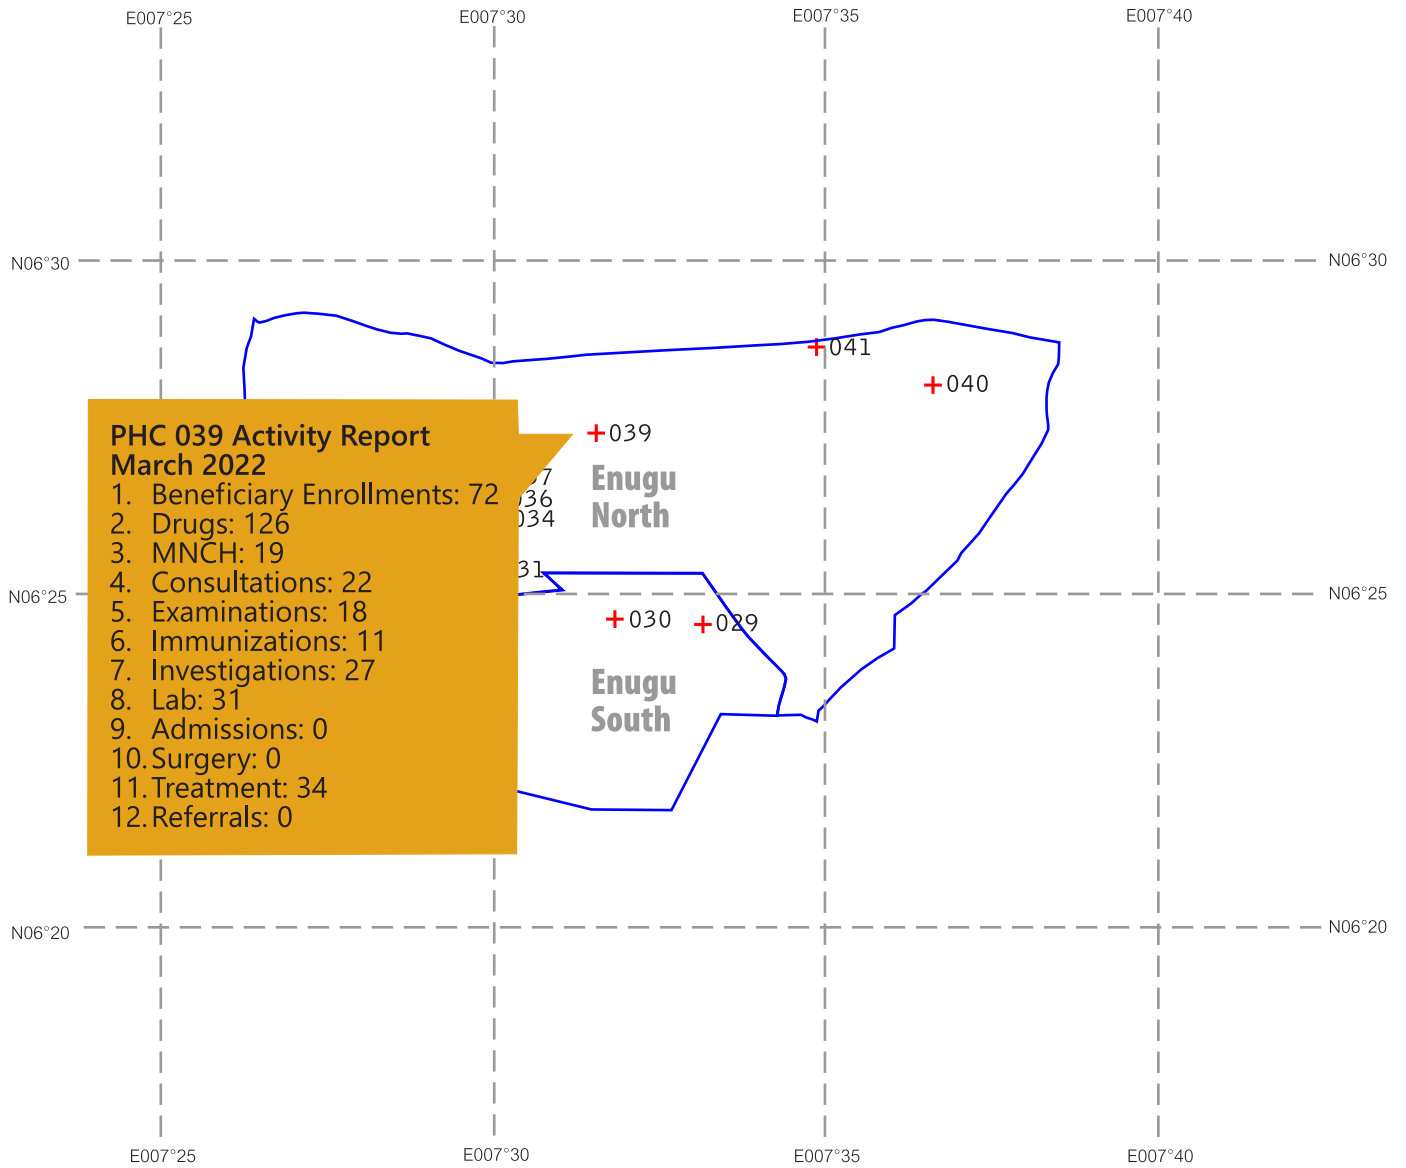

gLOCAL

EVALUATION WEEK

REMOTE MONITORING

State Capital	★	Road	—
Major Town	●	PHC	+
LGA Boundary	□	Scale =	1:349,847